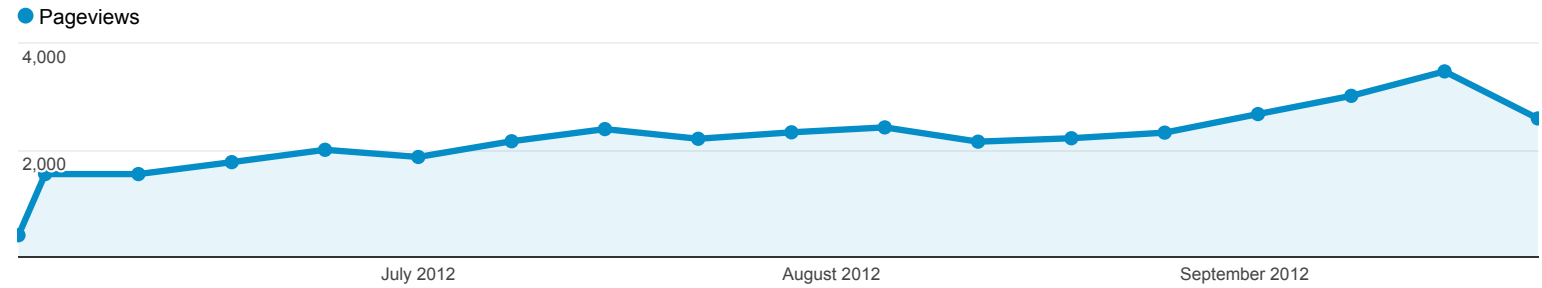

Pages

ALL » PAGE: /admissions/index.shtml

% of pageviews: 2.34%

Navigation Summary

Current Selection: /admissions/index.shtml

Show rows: 10

Entrances Jun 1, 2012 - Sep 26, 2012: 16.24%

Exits Jun 1, 2012 - Sep 26, 2012: 12.92%